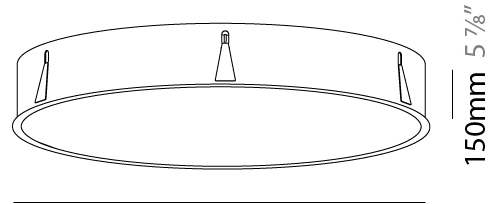

GENERAL

Series: Sign
Brand: Prolicht
Division: Architectural
Mounting Type: Recessed
Mounting Location: Ceiling
Subcategory: Ambient

PHYSICAL

Shape: Round
Diameter (mm): 970
Diameter (in): 38 ³/₁₆
Height (mm): 150
Height (in): 5 ⁷/₈
Ceiling Thickness (mm): 10 / 12 / 15 / 25
Ceiling Thickness (in): 3/8 or 1/2 or 9/16 or 1
Min. Recessing Depth (mm): 160
Min. Recessing Depth (in): 6 ⁵/₁₆
Light Distribution: Direct
Weight (kg): 16.545
Weight (lbs): 36.475
Diffuser: [PMMA - Opal or Micro-Prism](#)
Fixture Finish: [SSR / BKV / CWI / CRY / HAB / UFT / ITA / RUA / FTG / MYG / LOD / PUS / FRO / FUP / KIA / POP / BLS / SPG / MEY / GOH / GUM / CHC / COM / ABZ / JAG / OBR / MOS / ROR](#)
Fixture Material: Extruded Aluminum / Steel
Cut-out Measurements: 958mm / 37 11/16"

ELECTRICAL

Lamp Type: LED (Zhaga Standard)
Input Wattage (W): 129.8
Total Output Wattage (W): 111
Dimming: [Tri-Mode (Non-Dimming and Phase Dimming (120Vac only) and 0-10V Dimming)](#)
Driver Included: Yes
Driver Location: Integrated
Driver Type: Constant Current - Universal
Driver Class: Class 2
Input Voltage (V): 120 - 277
Constant Current (MA): 500

LED

[Color Temperature (°K): 3000 / 4000](#)
Max. Delivered Lumen (lm): 11450 / 12319 / 12570
CRI: >80 CRI
Lamp Life (hrs): 50000

OPTICAL

RATINGS AND CERTIFICATIONS

Certified By: Certified for North American Standards
IP rating: IP20

Ø 970mm 38 ³/₁₆"

958mm
37 ¹¹/₁₆"

160mm
6 ⁵/₁₆"

10 - 25mm
³/₈" - 1"