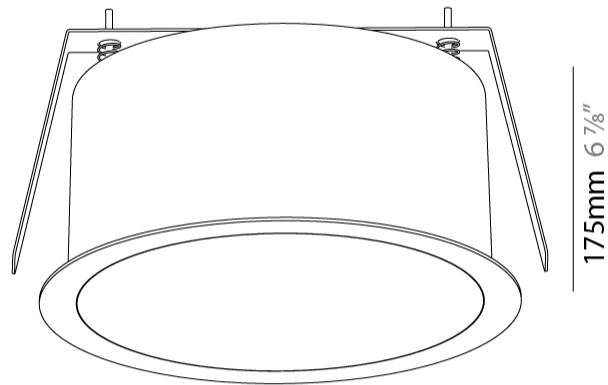

GENERAL

Series: Sign
Brand: Prolicht
Division: Architectural
Mounting Type: Recessed
Mounting Location: Ceiling
Subcategory: Ambient

PHYSICAL

Shape: Round
Diameter (mm): 313
Diameter (in): 12 5/16
Height (mm): 175
Height (in): 6 7/8
Ceiling Thickness (mm): 10 / 12.5 / 15 / 25 / 30
Ceiling Thickness (in): 3/8 or 1/2 or 9/16 or 1 or 1 3/16
Min. Recessing Depth (mm): 175
Min. Recessing Depth (in): 6 7/8
Light Distribution: Direct
Weight (kg): 3.229
Weight (lbs): 7.12
Diffuser: PMMA - Opal or Micro-Prism
Fixture Finish: SSR / BKV / CWI / CRY / HAB / UFT / ITA / RUA / FTG / MYG / LOD / PUS / FRO / FUP / KIA / POP / BLS / SPG / MEY / GOH / GUM / CHC / COM / ABZ / JAG / OBR / MOS / ROR
Fixture Material: Extruded Aluminum / Steel
Cut-out Measurements: 300mm / 11 13/16"

ELECTRICAL

Lamp Type: LED (Zhaga Standard)
Input Wattage (W): 16.5
Total Output Wattage (W): 12.75
Dimming: Tri-Mode (Non-Dimming and Phase Dimming (120Vac only) and 0-10V Dimming)
Driver Included: Yes
Driver Location: Integrated
Driver Type: Constant Current - Universal
Driver Class: Class 2
Input Voltage (V): 120 - 277
Constant Current (MA): 500

LED

Color Temperature (°K): 3000 / 4000
Max. Delivered Lumen (lm): 1230 / 1264 / 1290
CRI: >80 CRI
Lamp Life (hrs): 50000

OPTICAL

RATINGS AND CERTIFICATIONS

Certified By: Certified for North American Standards
IP rating: IP20

Ø 313mm 12 5/16"